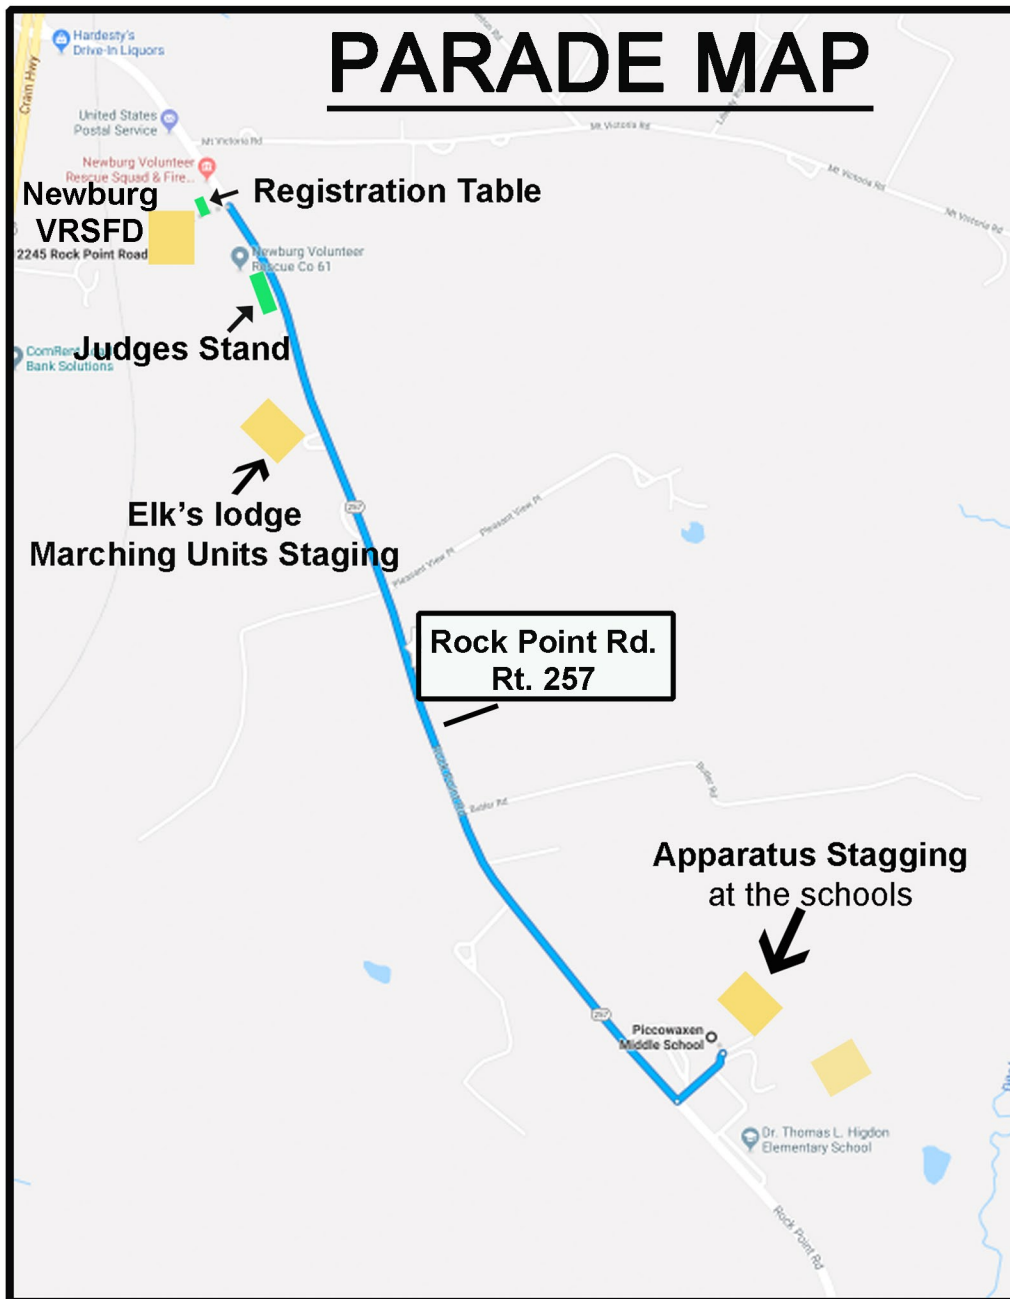

# PARADE MAP

## Parade Route

Parade route will start at the schools; head west, proceed past the judges stand that is located in front of Newburg VRSFD.

## If you are not staying for the games...

If you are not staying for the games, proceed straight to 301.

## If you are staying for the games

If you are staying for the Fire/EMS games, turn right onto Mt. Victoria Rd. then right onto Shiloh Church Rd. then another right onto Rt. 257 to return back to the schools to park. Shuttle buses will pick you up to take you to Newburg VRSFD where the games will be held.